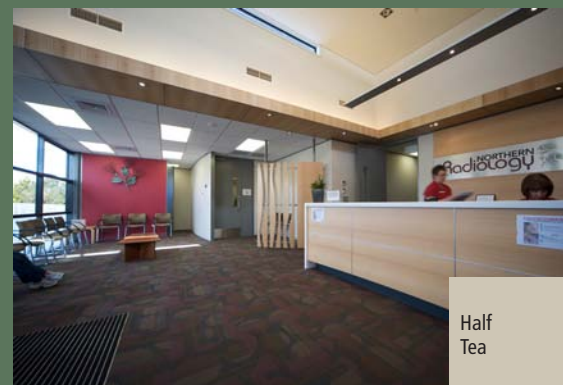

Half
Tea

Raspberry

Frontier

Tsunami

Half
Felix

Colins
Wicket

Sea Fog

Quarter
Masala