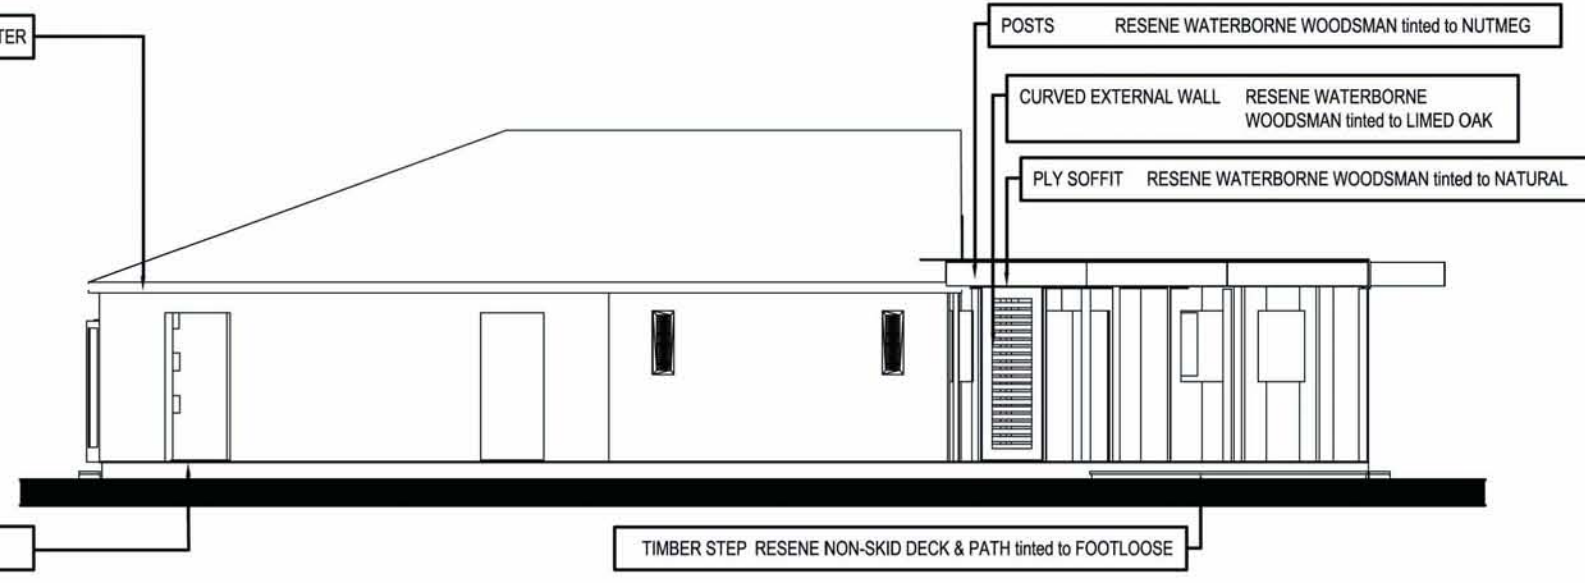

FRONT ELEVATION

LEFT ELEVATION

BACK ELEVATION

RIGHT ELEVATION

**PRODUCT NOTES**

**Resene Enamacryl Metallic - waterborne enamel**  
 An Interior/Exterior breakthrough product that may be used in all those areas traditionally reserved for solventborne enamels to achieve a metallic effect. Environmental Choice approved. See Data Sheet D309a for technical information.