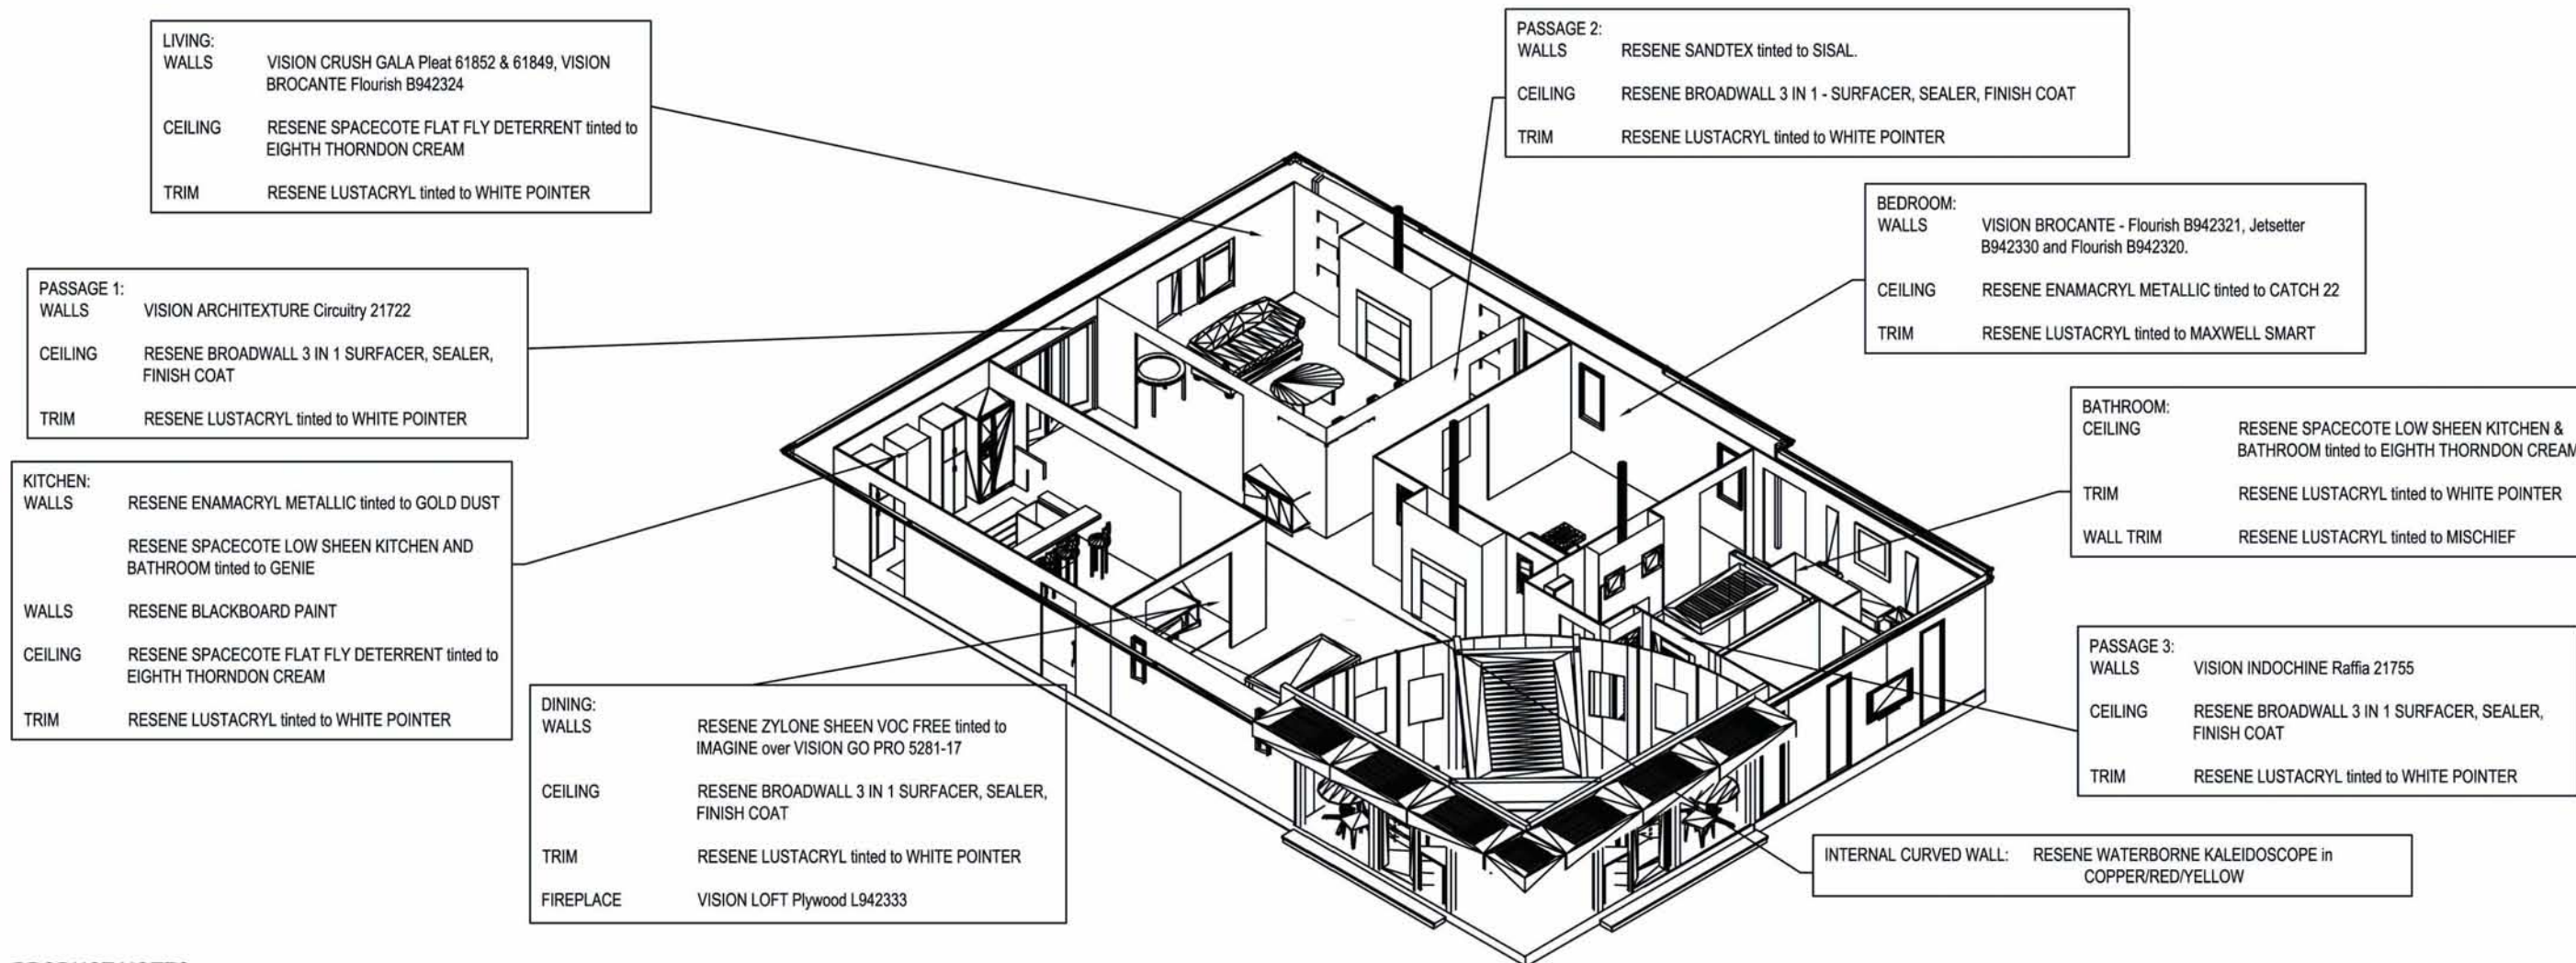

PRODUCT NOTES

Resene Aquaclear - urethane acrylic varnish

Developed as a waterborne alternative to turps thinned oil modified urethanes for interiors. Can be used on its own or over Resene Waterborne Colorwood wood stained finishes. Environmental Choice approved. See Data Sheet D59 for technical information.

Resene Blackboard Paint

A premium scrubbable 100% acrylic coating for interior and exterior smooth wallboards and panels where a hardwearing blackboard coating is required. Use only with high quality blackboard chalk using a blackboard duster or soft cloth to remove chalk. Environmental Choice approved. See Data Sheet D901 for technical information.

Resene Broadwall 3 in 1 - surfacer, sealer, finish coat

Resene Broadwall 3 in 1 is designed for use over stopped and jointed wall systems in place of traditional surfacers and sealers. It equalises surface porosities, smoothes minor surface irregularities, minimises textural differences and provides a perfect base for subsequent Resene finishes. A key element to achieving a Level 5 finish on paperfaced plasterboard. Suitable for use as a surfacer, sealer and finish coat on ceilings in dry areas. Environmental Choice approved. See Data Sheet D810 for technical information.

Resene Enamacryl Metallic - waterborne enamel

An interior/exterior paint finish that may be used on everything from trim and joinery through to broadwall and exterior surfaces to achieve a metallic effect. See the Resene Metallics & special effects colour chart for the standard colour range or let Resene create a custom colour match to suit. Environmental Choice approved. See Data Sheet D309a for technical information.

Resene Lustacryl - semi-gloss waterborne enamel

This interior/exterior breakthrough product may be used in all those areas traditionally reserved for solventborne enamels. Non-yellowing, fast drying and has much lower odour than solventborne counterparts. Environmental Choice approved. See Data Sheet D310 for technical information.

Resene Sandtex - specialist finish Mediterranean effect

An exterior/interior tough acrylic texture finish for beautifying and protecting concrete structures. A 150 micron texture with the ability to recreate the texture of natural sandstone. Available in Standard and Superfine variants in most Resene colours - see the Resene The Range Textures & Specialist Effects to view a sample. Environmental Choice approved. See Data Sheet D71 for technical information.

Resene SpaceCote Flat Fly Deterrent - waterborne enamel