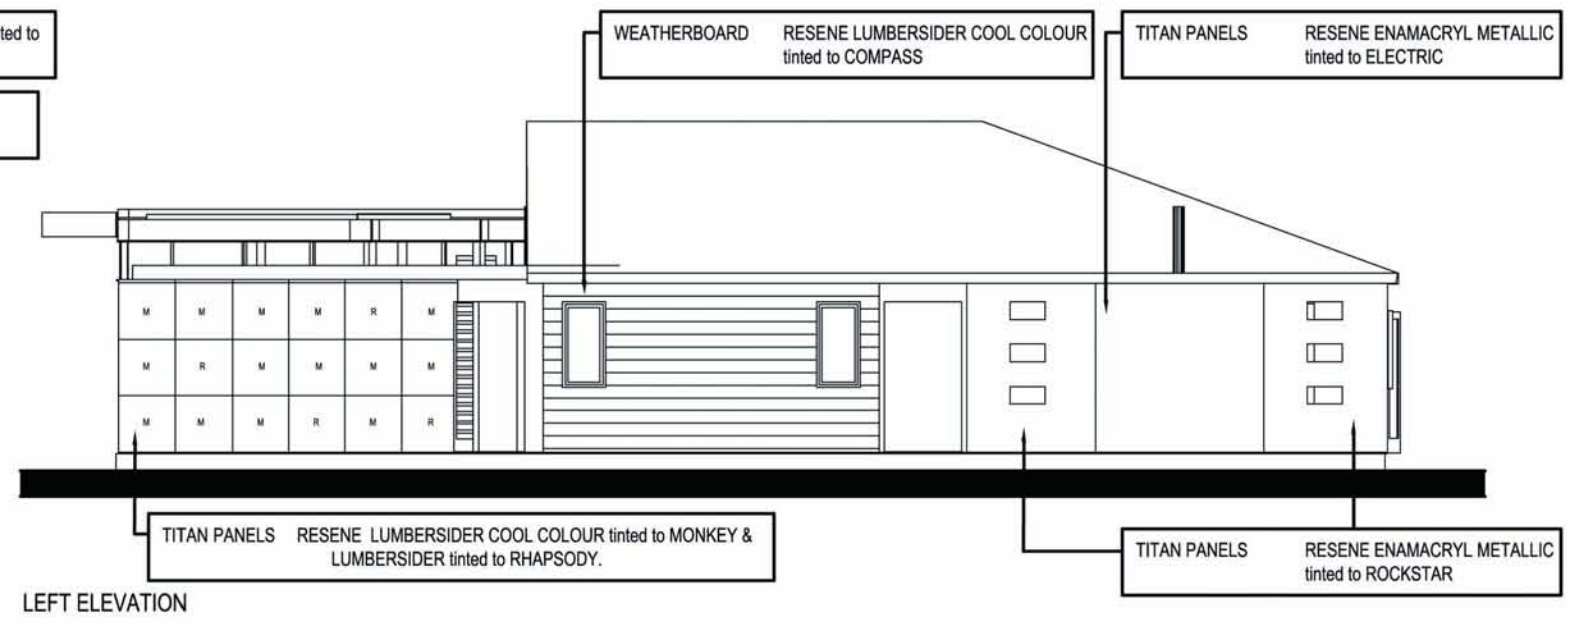

FRONT ELEVATION

LEFT ELEVATION

BACK ELEVATION

RIGHT ELEVATION

**PRODUCT NOTES**

**Resene Enamacryl Metallic - waterborne enamel**  
 An Interior/Exterior breakthrough product that may be used in all those areas traditionally reserved for solventborne enamels to achieve a metallic effect. Environmental Choice approved. See Data Sheet D309a for technical information.