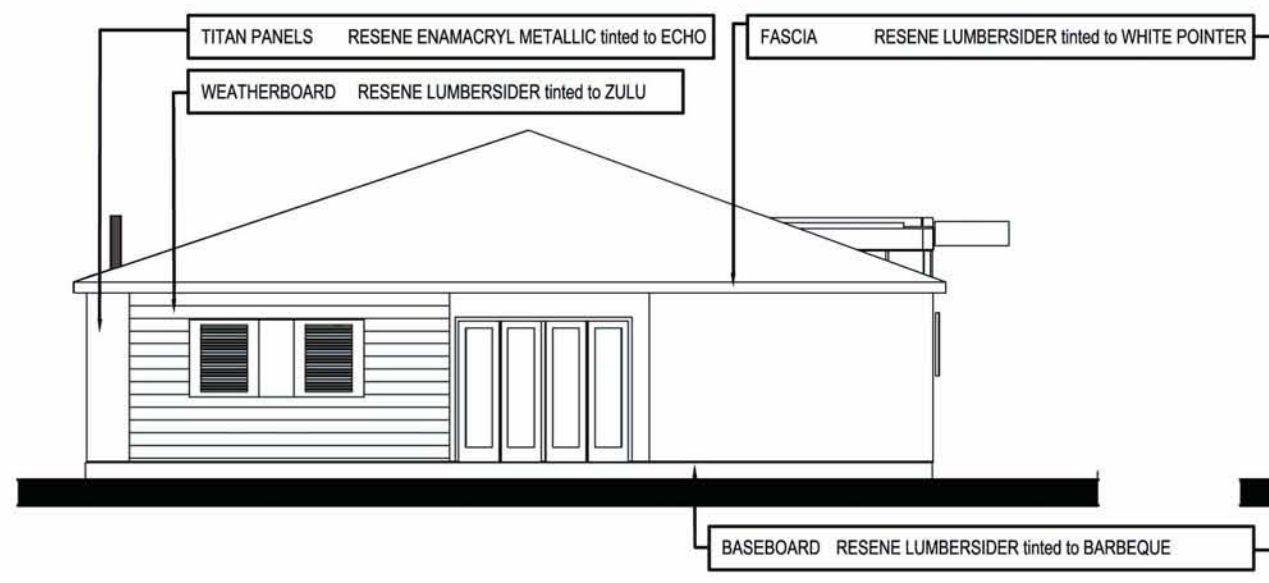

FRONT ELEVATION

LEFT ELEVATION

BACK ELEVATION

RIGHT ELEVATION

**PRODUCT NOTES**

**Resene Enamacryl Metallic - waterborne enamel**  
 An Interior/Exterior breakthrough product that may be used in all those areas traditionally reserved for solventborne enamels to achieve a metallic effect. Environmental Choice approved. See Data Sheet D309a for technical information.