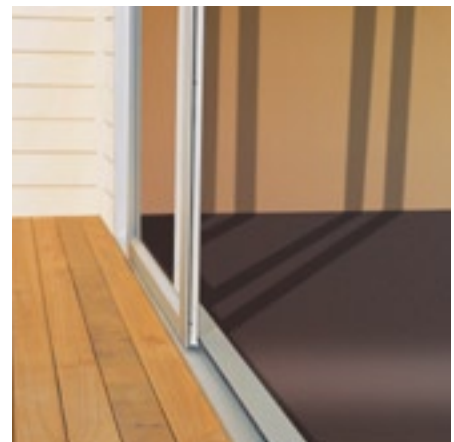

revealing all >

The revolutionary design of the new Euroslider sliding door conceals the door's operating mechanism at the top, leaving the sill surface sleek and clean. Unlike traditional sliding doors, there are no tracks or cavities, and the top tracking system makes it impossible to lift and slip the doors from their tracks when closed and locked. The outside sliding panels and flat sill design also provide great weathertightness, which allows water to drain away freely. Call 0800 2 SLIDE or visit: www.euroslider.co.nz. Alternatively, visit your nearest Fisher, Nebulite, Rylock, or Vistalite stockist.