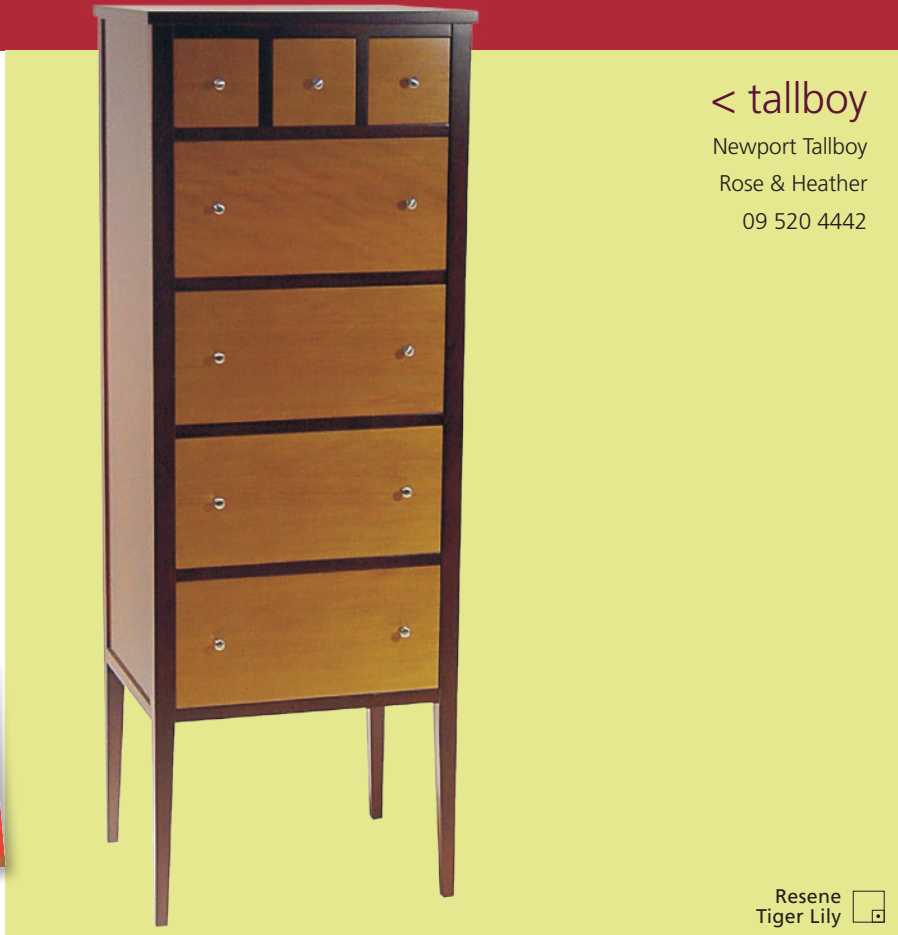

woodstains v

Waterborne Colorwood chart - 32 interior wood stain hues to enhance your natural timber while still allowing the grain to show through.

0800 RESENE
www.resene.co.nz

< tallboy

Newport Tallboy
Rose & Heather
09 520 4442

Resene
Tiger Lily

Resene
Speed Demon