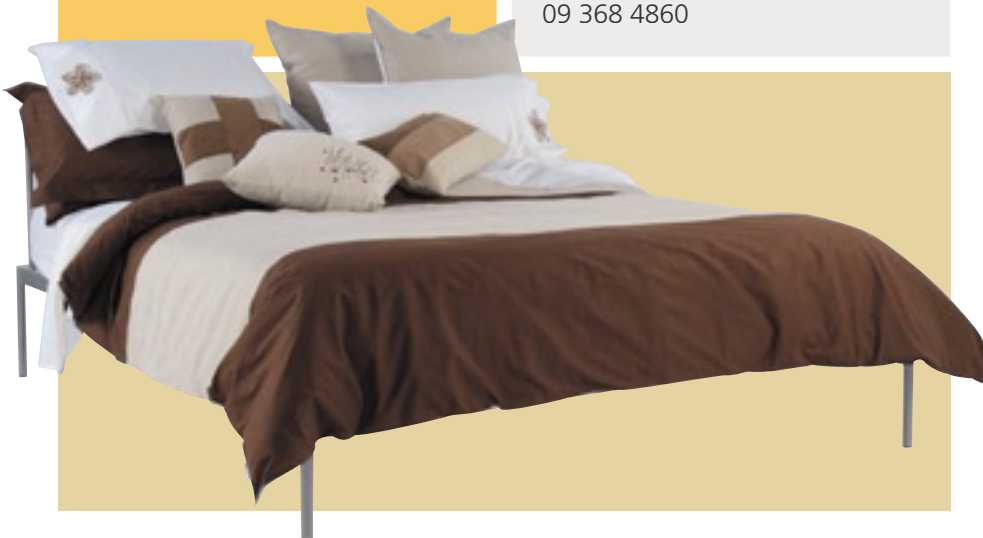

Resene Zumthor 

electrolux 

Westinghouse RS643V
side-by-side refrigerator
09 573 2220 for your
nearest Electrolux stockist

Resene
Flotsam 

v thread bedlinen

Eon Design Centre
09 368 4860

Resene
Bardot 

Endless hot water is right on tap
with a Rockgas Homepack
LP Gas installation.