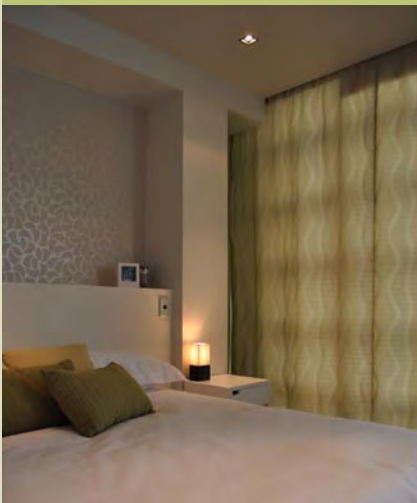

Team Athena

- Resene Alabaster
- Resene Black White
- Resene Poprock
- Resene Kombi
- Resene Flashback
- Resene Daredevil

Resene Swivel - Latte

and white, inspired by a bird-of-paradise flower. Executing the scheme, however, was a lesson in how to wreck an interior through conflict, lack of communication and bad workmanship. Two of the five team members could hardly bear to be in the same room, and others were reluctant to criticise painting techniques that let the whole job down. While the judges complemented the colours and furnishings used, the quality of the work actually reduced the rental valuation.

Both teams took advantage of strong colour to make a feature wall in the living space and, along with WallTrends collection wallpaper also from Resene, to highlight the bedhead wall in the bedrooms. **H**

- Resene Daydream