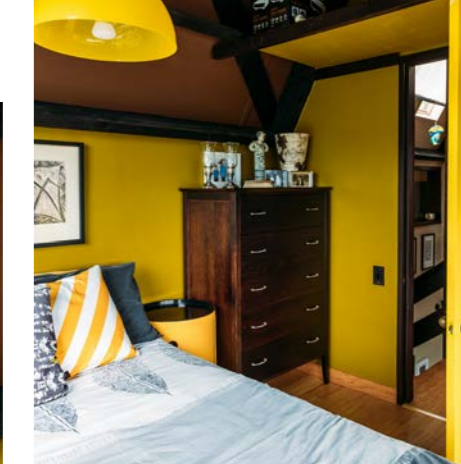

Conventional colour advice, such as painting bedrooms in paler hues to enlarge

LIVING COLOUR

Mary and Michael (above) were talked out of painting the house white by architect Roger Walker in the 1970s, and haven't looked back. In the bathroom (below left), a pair of pipe windows – a signature style of the architect – draw in views and light, and are yet another excuse for pops of colour, while in the yellow room (above right) a cosy palette doubles down on the cocoon-like feeling.