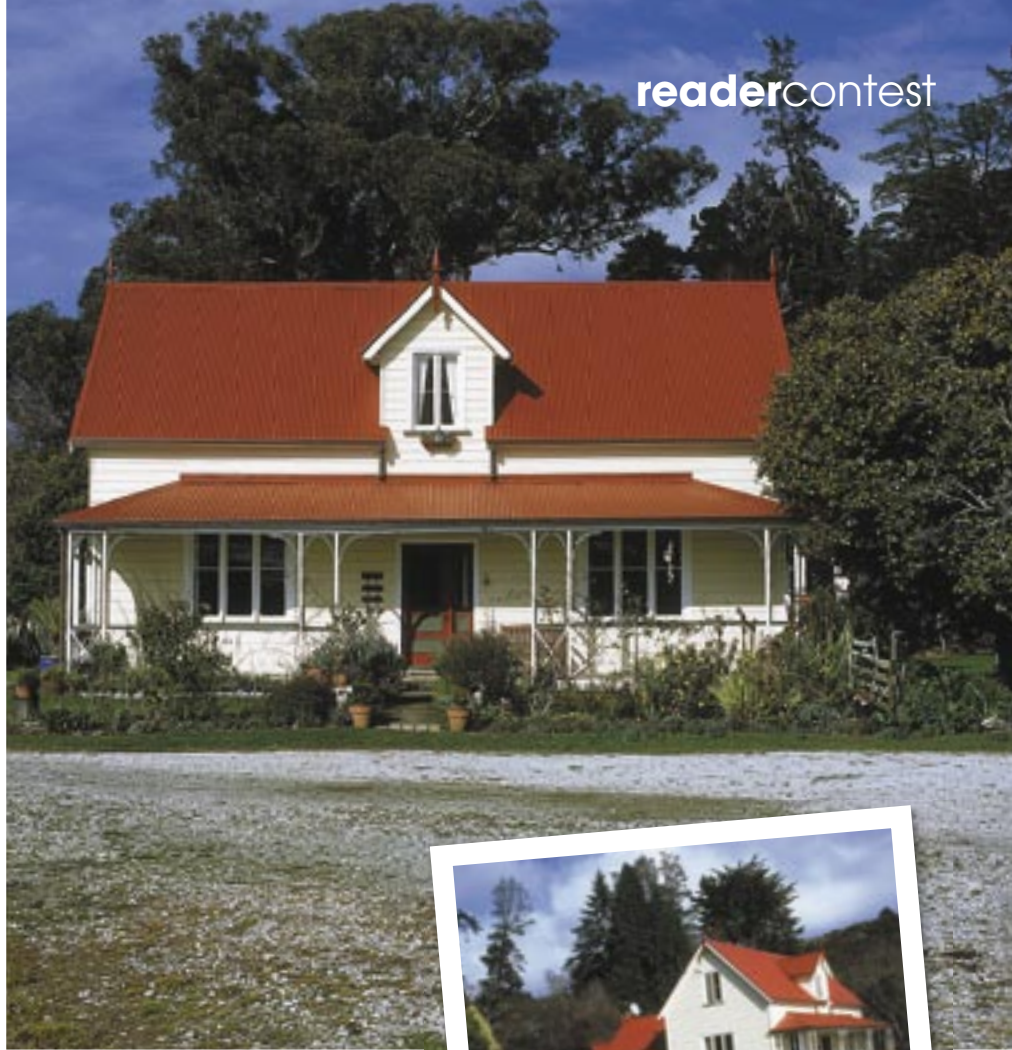

Resene WINNER SEPTEMBER 2005

Fresh new exterior colours have made this 138-year-old heritage registered home this month's *Your Home & Garden Resene Colour Home Awards* winner

The renowned Nelson homestead known as Sparrow House is now an even more eye-catching talking point for locals and tourists thanks to the exterior colour palette that Angela and Steve Chase have chosen with heritage styling in mind.

Angela's inspiration initially came from the traditional dark green, yellows and reds from the Resene Heritage paint chart that has been relaunched this year, but she decided – with input from local Resene staff – to go with softer tones from other Resene palettes for a fresh twist.

Gone is the dour faded grey and yellow exterior of the old house, even if there was very little paint left to sand back. In its place is the dramatic Resene 'Red Oxide', Resene 'Colonial White' on the weatherboards and the soft green of Resene 'Cabbage Pont' on the sills, with white used for soffits and architraves.

Angela and Steve salvaged and rebuilt the old picket fence and gate from elsewhere on their 10-hectare property that was once the site of a historic marble quarry. They kept the aged patina of the uneven pickets, adding a cheeky touch with a lick of red paint to the gate.

Says Angela "This is a homestead, not just a house, and it's even more of a landmark now. Everyone loves it."

Above: Angela and Steve Chase have given Sparrow House a new lease of life.

ENTER NOW: fill in form below or visit a Resene ColorShop or www.resene.co.nz for entry forms

To enter: If you're about to paint inside or outside your house with Resene paint, or recently painted it, enter it in the *Your Home & Garden Resene Colour Home Awards*. Simply fill out an entry form and post it to us with photos and 200 words about your project and the Resene colours you used. We'll pick a home each month and the owners will win $250 worth of paint vouchers from Resene! **One project will win a seven-night holiday to the Gold Coast for two adults and two children, with accommodation at Turtle Beach Resort and $NZ1000 spending money!**

Entrant's name (please print) _____

Home address _____

Daytime phone (0) _____

Resene paint colours used _____

I confirm that no other person can lay claim to the decorating concept submitted.

Signed _____

Date _____

The competition is open to all New Zealand residents except employees of ACP Media Ltd and Resene and their immediate families, agents and dealers. Winners give their permission for their name and home to be published by Your Home & Garden and Resene for promotional and/or publicity purposes. Decorating concepts must be the entrant's own and collaborative entries must list all parties involved. Only interior and exterior colour schemes painted with Resene paints are eligible for entry and Resene paint colours used must be supplied at the time of entry. Monthly winners will receive a $250 Resene paint voucher. The overall winner of the *Your Home & Garden Resene Colour Home Award* will receive flights, including fuel taxes, from Auckland, Wellington or Christchurch to the Gold Coast (transport to the domestic airport is not included), plus seven nights' accommodation at Turtle Beach Resort and $NZ1000 spending money. The holiday must be taken by June 30, 2006. Entries may be displayed in the Resene Inspiration Gallery on the Resene website or in store. Tick here if you do not wish your entry to be included. ☐

TEXT BY ROBYN WELSH PHOTOGRAPHY BY ELSPETH COLLIER