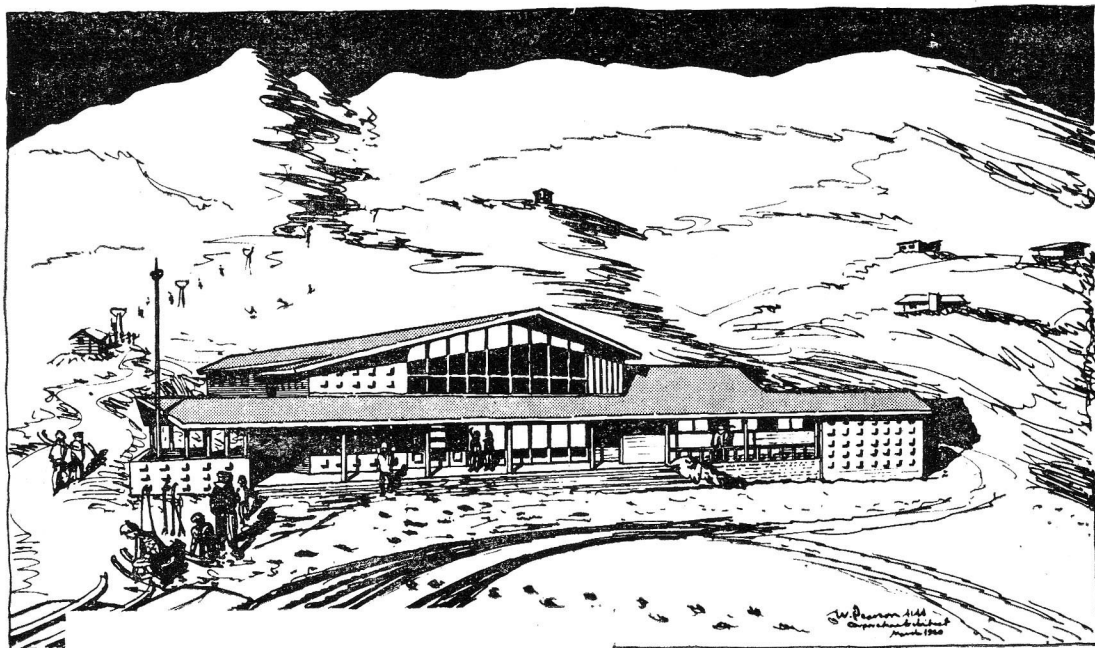

On the wind-swept slopes of Mt. Ruapehu

RESENE DEFIES NATURE!

Defying the most extreme weather conditions right on the Top of the Bruce—Mt. Ruapehu—stands the newly constructed Ski Resort . . . beautifully finished both in and outside in RESENE P.V.A. LATEX paints. No greater compliment could have been paid to RESENE because it clearly demonstrates the confidence of the tradesman in RESENE'S unsurpassed durability and sealing qualities, as well as his preference for RESENE'S beautifying finish. RESENE defies nature under the worst conditions!

RESENE LATEX PAINT — in spite of its amazing toughness, durability and beauty — is the most inexpensive paint on the market. Widely used by professional as well as do-it-yourself painters, it is easy to apply — dries within the hour and produces a perfect finish leaving no brush marks. Thinning as well as brush cleaning is done with water — brushes last longer too! Available in Interior Satin and clear finishes as well as Exterior Semi-gloss which has proved its amazing qualities on concrete buildings, asbestos cement board and brick.